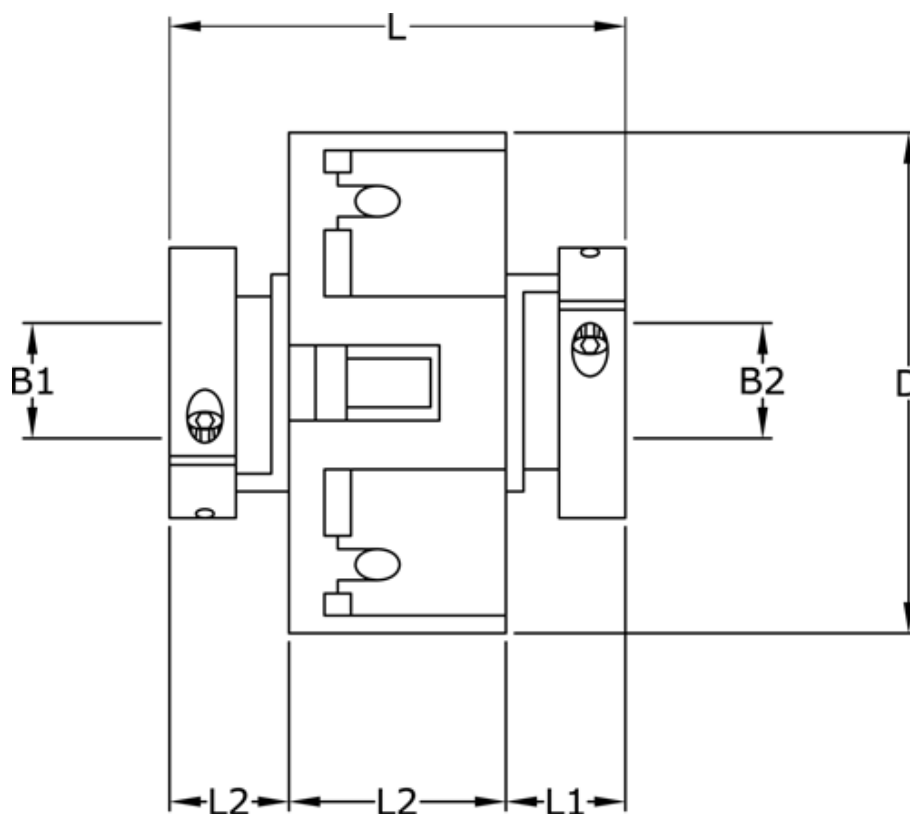

Article number: 3322205704242

Description: Uni-Lat Coupling size 205.70.42.42
clamp hub, bore 16/16 mm

Measures

B1	= 16
B2	= 16
D	= 70
L	= 74.0
L1	= 28.5
L2	= 17.0
Screw	= M6